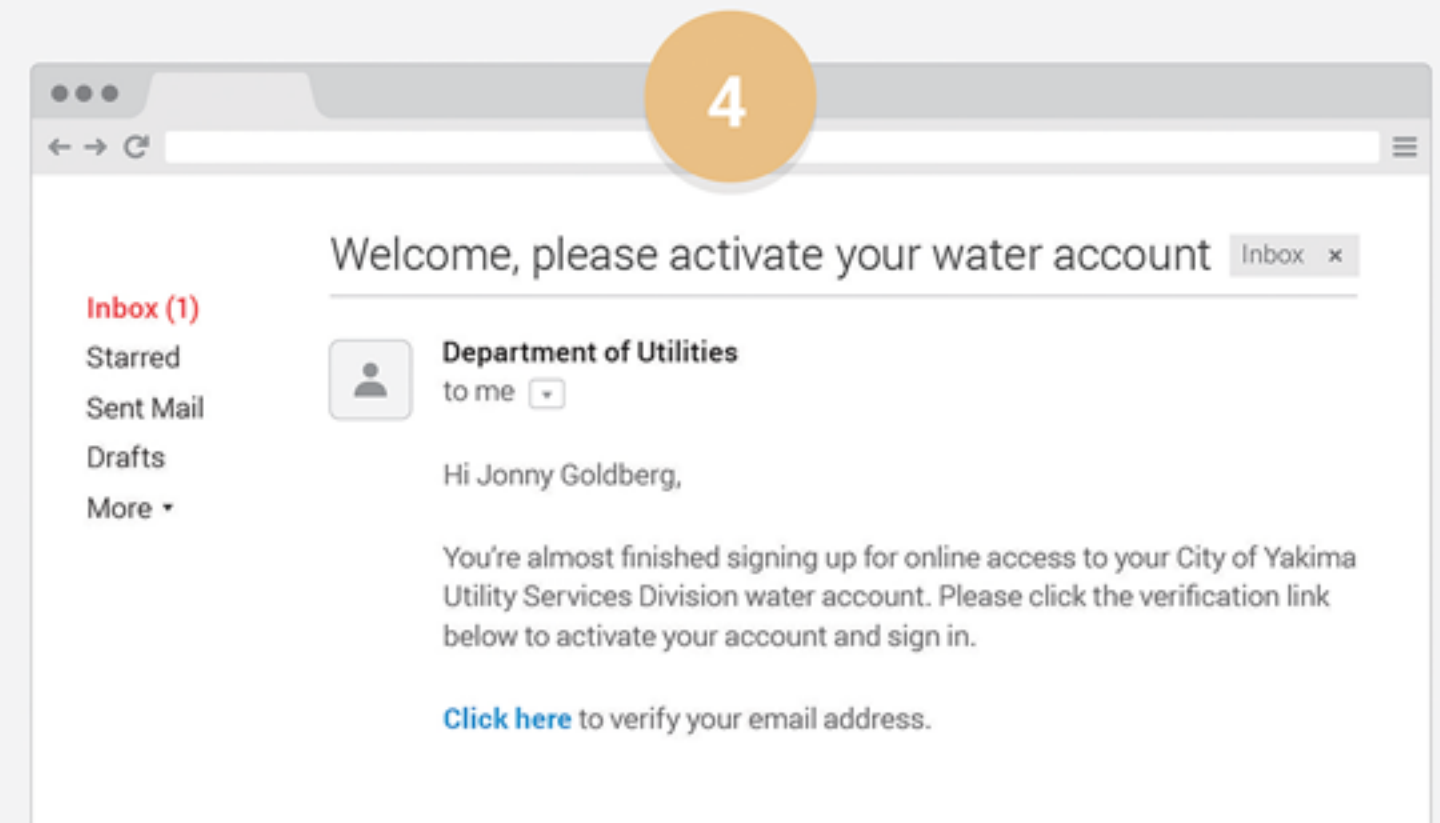

Follow the simple steps below to access your water usage information online.

Visit <https://eyeonwater.com/signup> and select your utility by entering your service address ZIP Code.

Click on the link in the email to verify your email address.