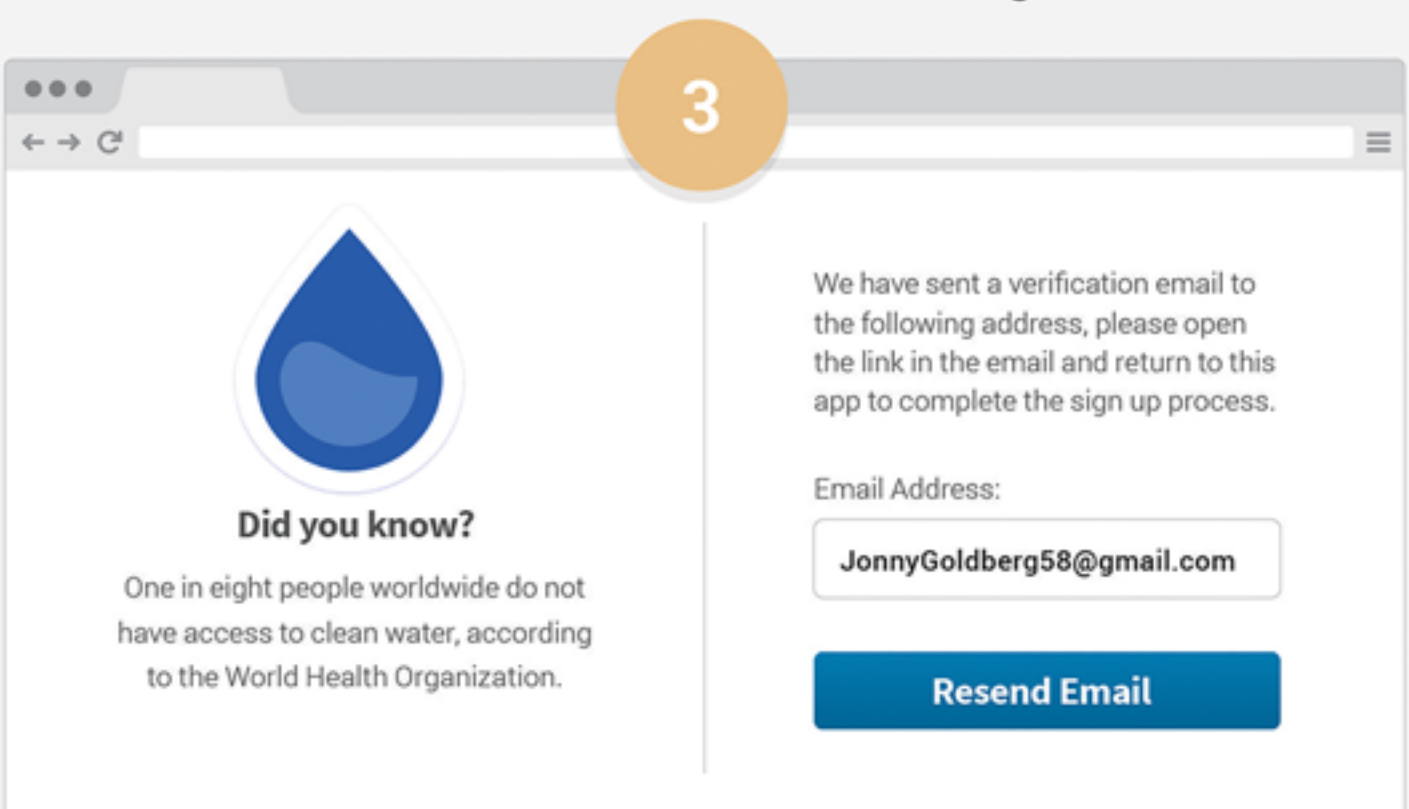

Check your email for the verification message that has just been sent.