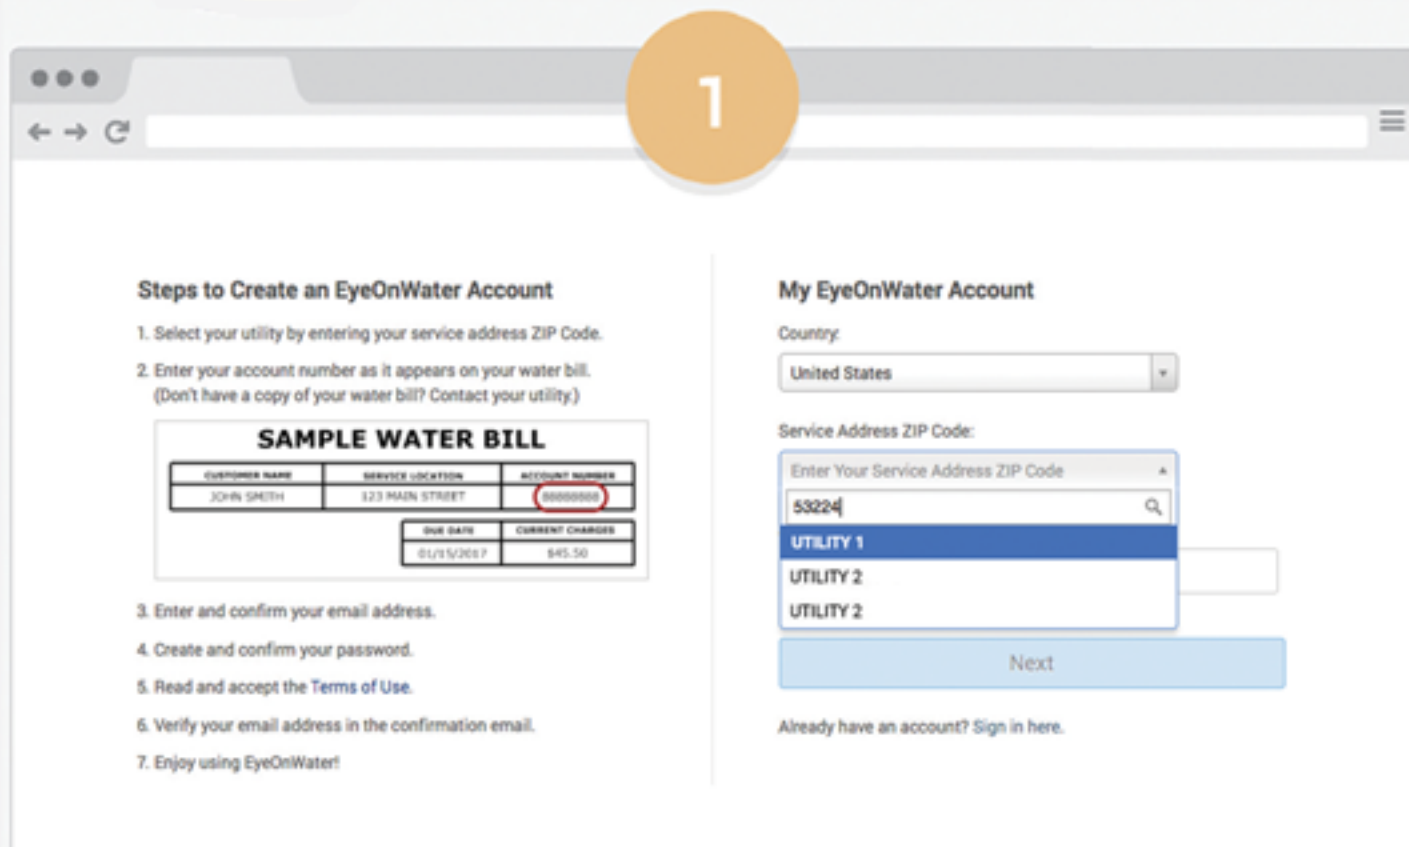

Follow the simple steps below to access your water usage information online.

Visit <https://eyeonwater.com/signup> and select your utility by entering your service address ZIP Code.

Click on the link in the email to verify your email address.

Enter your name and email address. Confirm the address, and then create and confirm a password. Passwords should be at least 8 characters and no more than 16 characters long.

After clicking the link in your email, enter your email address and password to sign in.