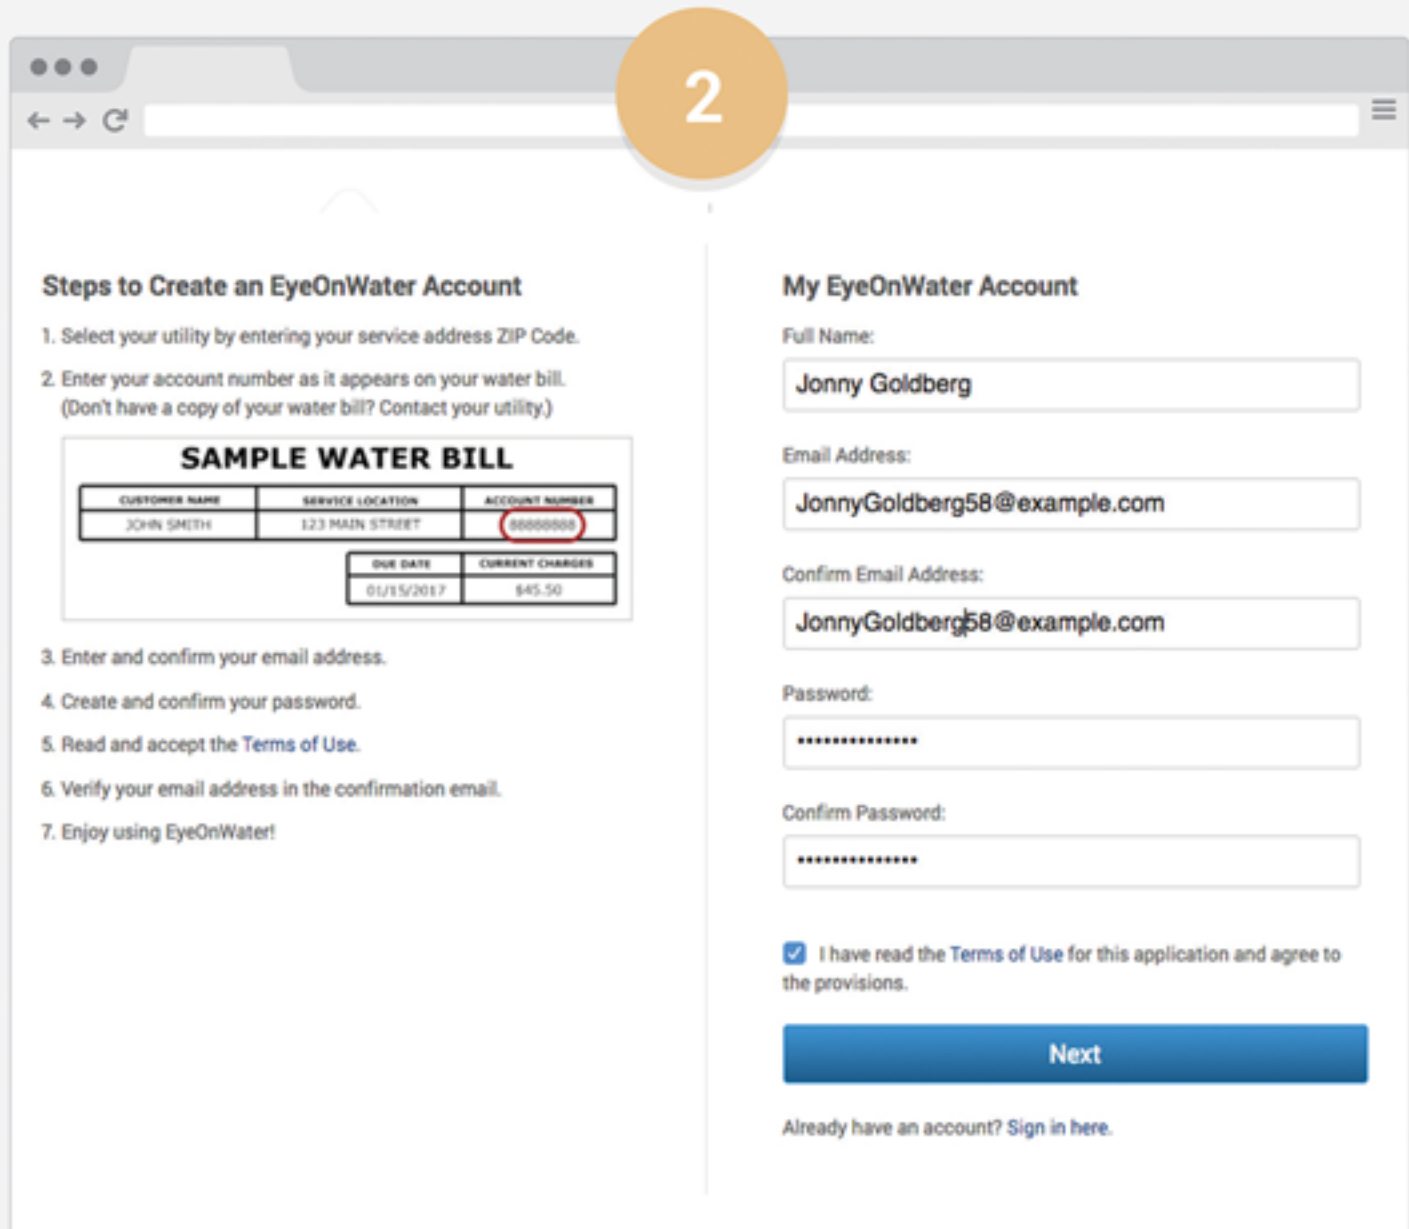

Follow the simple steps below to access your water usage information online.

Visit <https://eyeonwater.com/signup> and select your utility by entering your service address ZIP Code.

Click on the link in the email to verify your email address.

Enter your name and email address. Confirm the address, and then create and confirm a password. Passwords should be at least 8 characters and no more than 16 characters long.

After clicking the link in your email, enter your email address and password to sign in.

Check your email for the verification message that has just been sent.

Once you've logged in, you'll be able to view your water consumption.