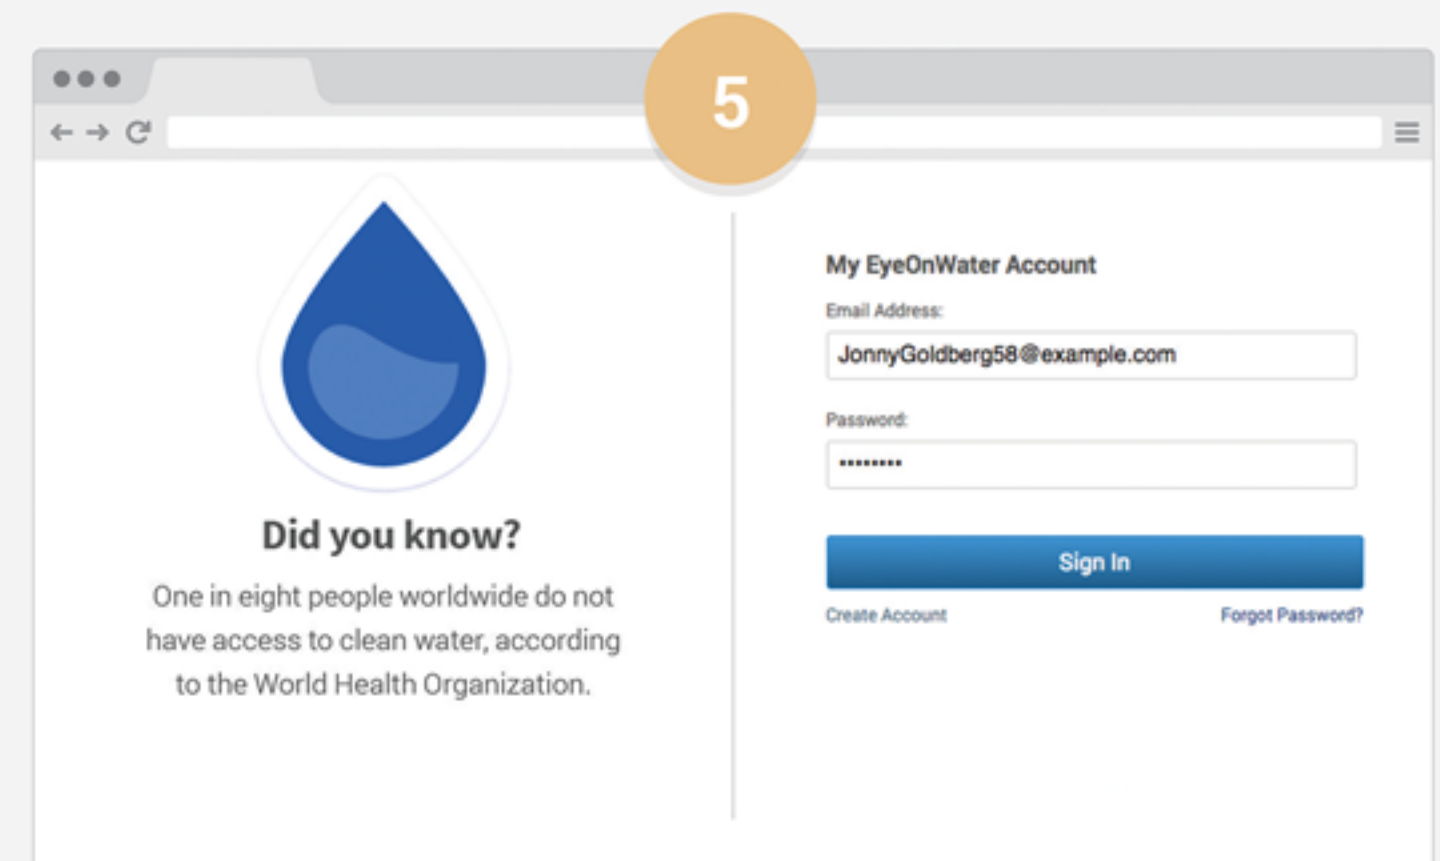

After clicking the link in your email, enter your email address and password to sign in.